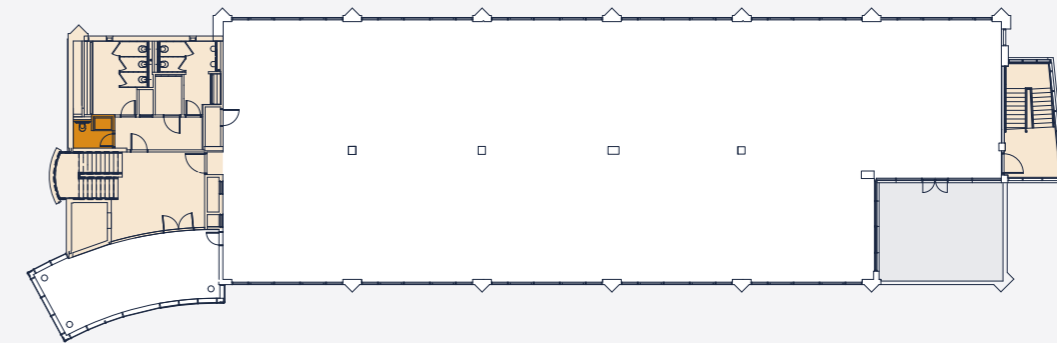

SMART ACCOMMODATION

Schedule of Floor Areas (IPMS 3)	(sq m)	(sq ft)
Second floor	696.1	7,493
First floor	692.7	7,456
Ground floor	690.3	7,430
Reception	71	764
Total	2,150.1	23,143
Second floor terrace	37.9	409
Parking		126 cars (1:177 sq ft)

GROUND FLOOR

1ST FLOOR

2ND FLOOR

■ Showers
■ Terrace