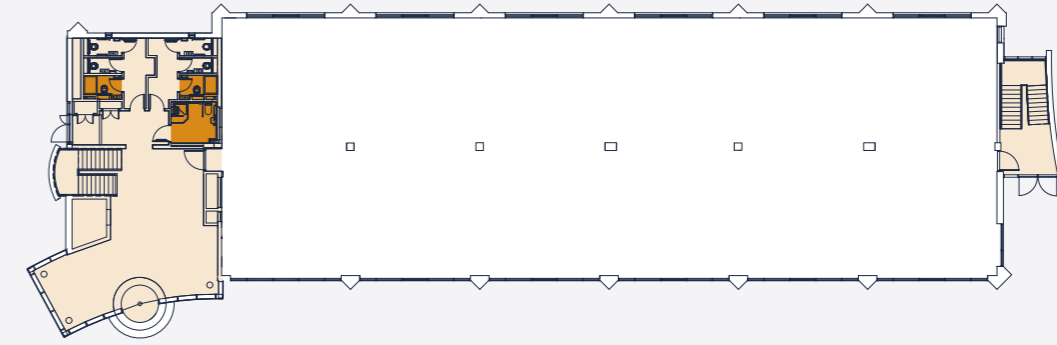

SMART ACCOMMODATION

Schedule of Floor Areas (IPMS 3)	(sq m)	(sq ft)
Second floor	696.1	7,493
First floor	692.7	7,456
Ground floor	690.3	7,430
Reception	71	764
Total	2,150.1	23,143
Second floor terrace	37.9	409
Parking		126 cars (1:177 sq ft)

GROUND FLOOR

1ST FLOOR

2ND FLOOR

■ Showers
■ Terrace