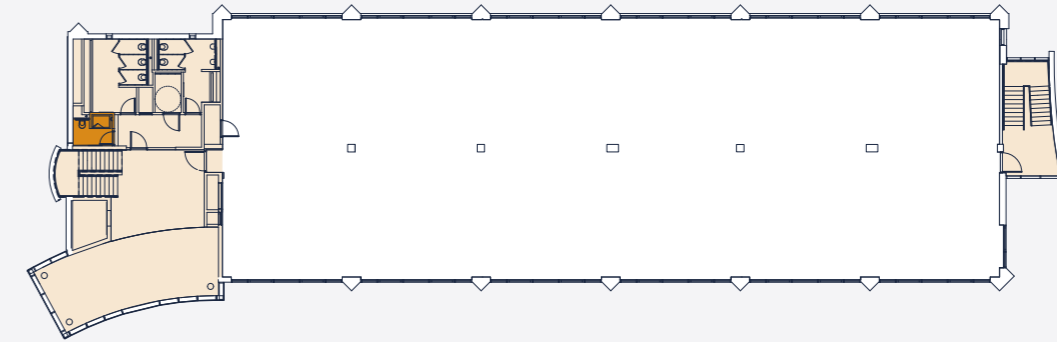

SMART ACCOMMODATION

Schedule of Floor Areas (IPMS 3)	(sq m)	(sq ft)
Second floor	696.1	7,493
First floor	692.7	7,456
Ground floor	690.3	7,430
Reception	71	764
Total	2,150.1	23,143
Second floor terrace	37.9	409
Parking		126 cars (1:177 sq ft)

GROUND FLOOR

1ST FLOOR

2ND FLOOR

■ Showers
■ Terrace